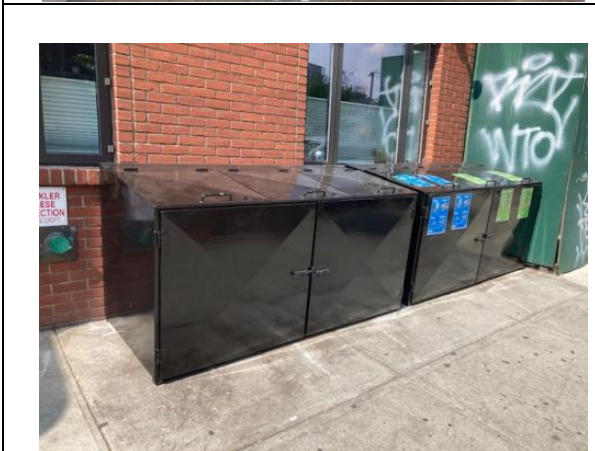

CITY STEEL

PRODUCTS

Street Master Heavy Duty Garbage Can Enclosures

CITY STEEL

PRODUCTS

Econo Master Outdoor Regular Duty Garbage Bins